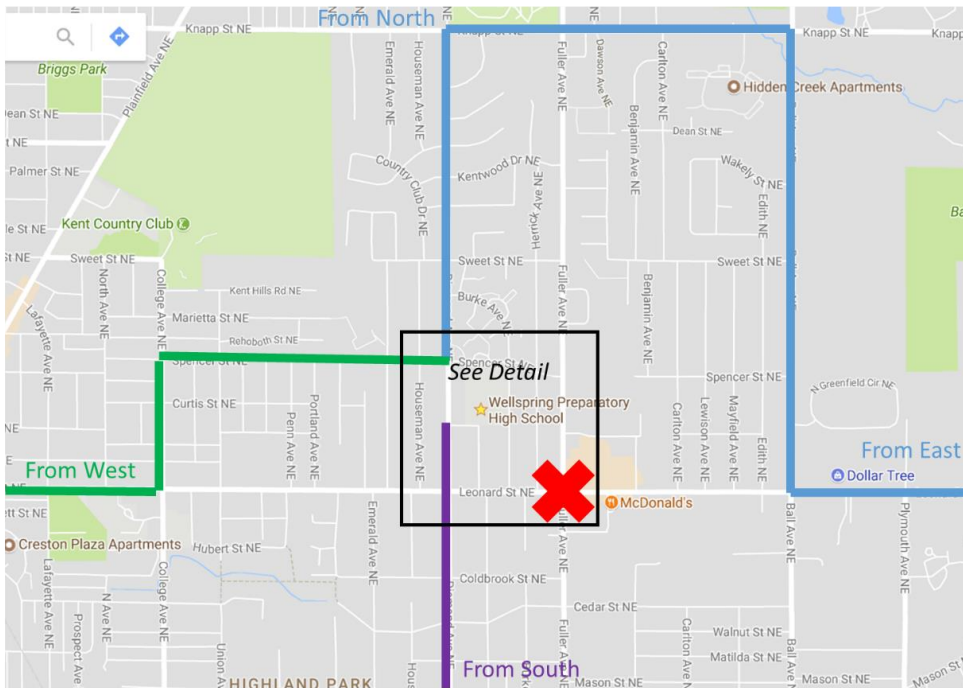

Summer 2017 Road Construction (7/31-September)

Please use the map below to plan your route to Wellspring Prep

Call us at (616) 235-9500 for assistance

From the North:

- Use **Diamond**

From the East:

- Use **Knapp** if possible, south on **Diamond**
- Otherwise, **Leonard** to **Ball**, turn R
- L (west) on **Knapp**
- L (south) on **Diamond**

From the South:

- Use **Diamond**
- **FULLER IS CLOSED AT LEONARD**

From the West:

- Use **Knapp** if possible, south on **Diamond**
- Otherwise, **Leonard** to **College**, turn L
- R (east) on **Spencer**
- R (south) on **Diamond**

For student parking and drop-off:

- From south:
 - **Diamond** north to **Spencer**
 - **Spencer** to **Burke**
- From east or north
 - **Diamond** south to **Spencer**
 - **Spencer** to **Burke**
- From west
 - **Spencer** to **Burke**
- **No Leonard access from Burke**

For guest and staff parking:

- **Page** from **Diamond**
- **No Leonard access from Spring**
- Retrace your route to get out